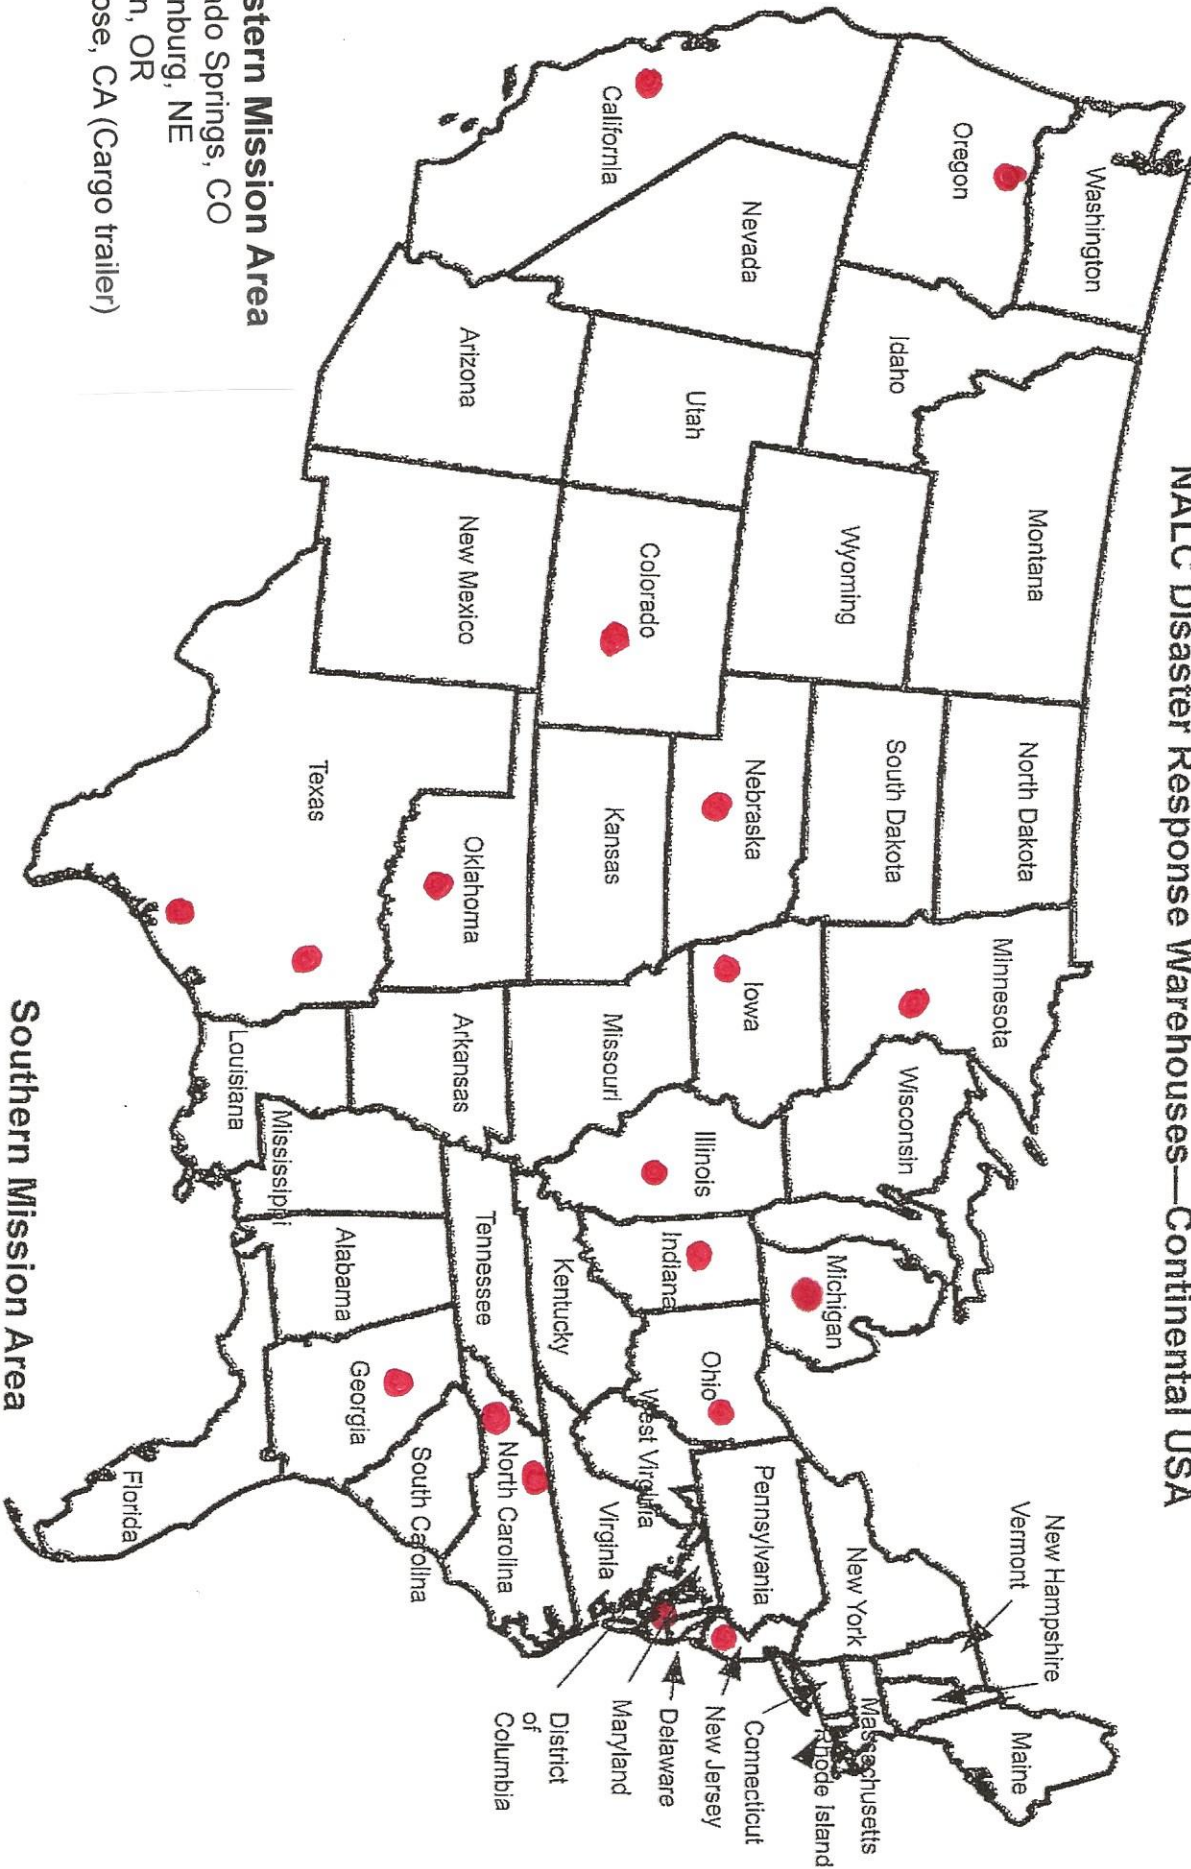

**NALC Disaster Response Warehouses—Continental USA**

**Western Mission Area**

- Colorado Springs, CO
- Gothenburg, NE
- Warren, OR
- San Jose, CA (Cargo trailer)

**Midwestern Mission Area**

- Chatfield, MN
- Owosso, MI
- Connersville, IN
- Boyden, IA

**Southern Mission Area**

- Edmond, OK
- Tyler, TX
- Rosenberg, TX
- Rantoul, IL
- Evans, GA

**Eastern Mission Area**

- Elmer, NJ
- Baltimore, MD
- King's Mountain, NC
- Statesville, NC

**Caldwell, OH—National Warehouse**